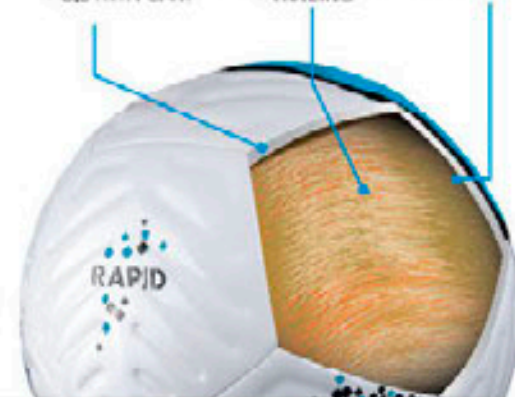

EMBOSSED
DESIGN

12
Heat
Embossed
Panels

MACHINE STITCHED
CUCITO A MACCHINA

TPU FILM 0,15 mm
+ 3,5 mm FOAM

AIR CHAMBER
+ WINDING

1 LAYER