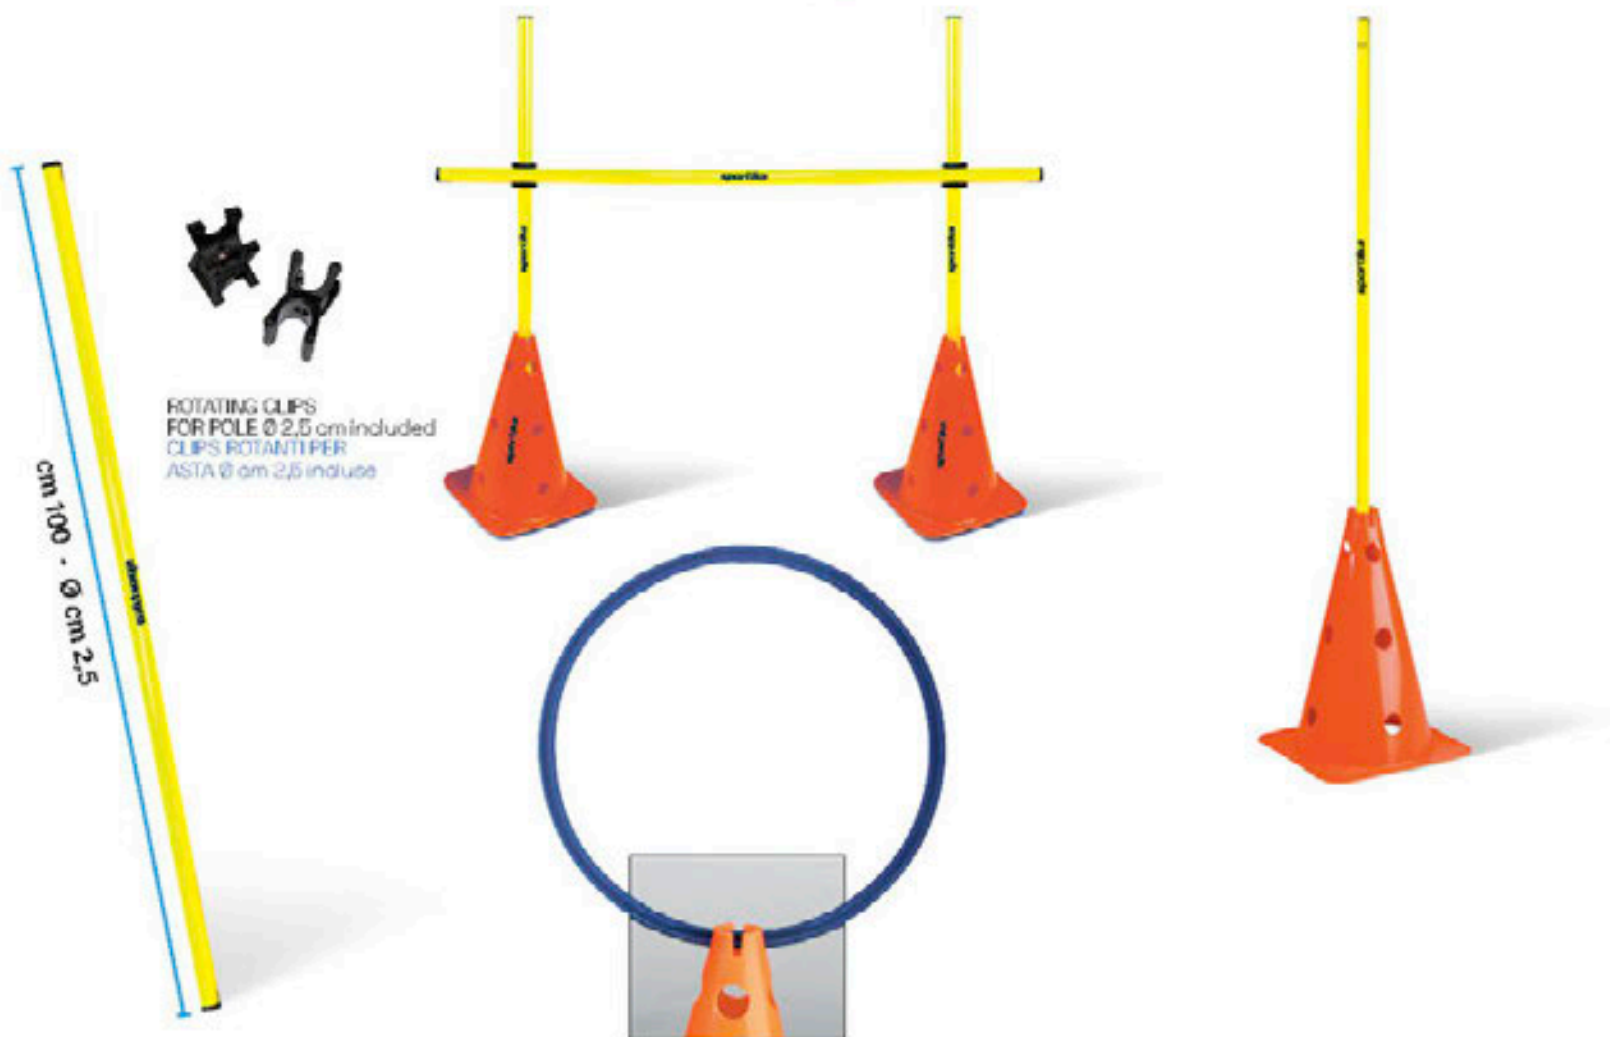

1 set (8 pcs + 4 clips)

12 set (72 pcs + 48 clips)

ALL IN ONE
EASY AND MODULAR SYSTEM
SISTEMA SEMPLICE E MODULARE

FLAT MARKER

Code **7678**

TEAM-LINE

Flat Marker in TPE material, anti-slip, ideal for indoor and outdoor assorted colours fluorescent yellow and fluorescent orange
Delimitatori piatti in TPE, antiscivolo, ideati per esterno e interno, colori assortiti giallo fluo e arancio fluo