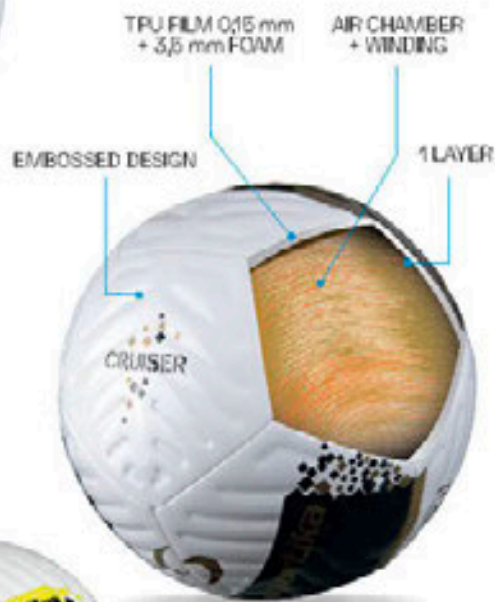

011 black

07 sky

03 orange

02 yellow

12

Heat Embossed Panels
HAND STITCHED / CUCITO A MANO

RAPID

Academy
Youth training ball