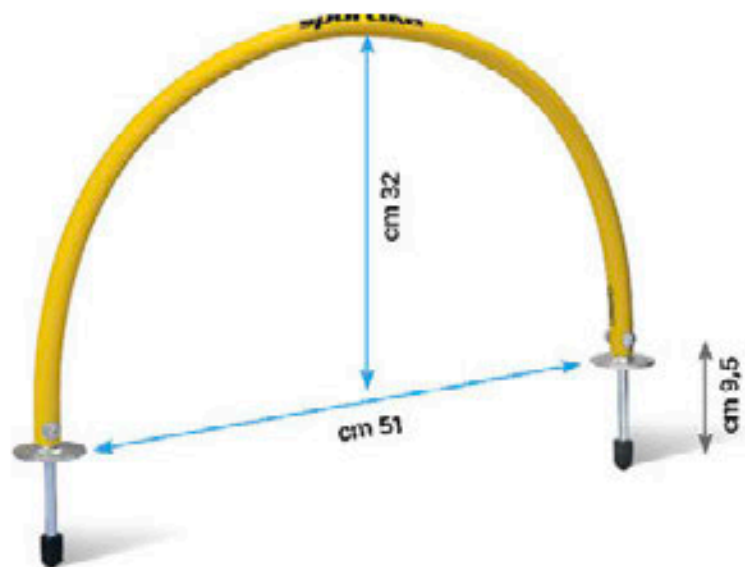

OUTDOOR TRAINING ARC

Code **7503**

TEAM-LINE

Plastic tube $\varnothing$ cm 2 with steel spikes.
Not suitable for synthetic grass fields.
Area di precisione con tubo in plastica $\varnothing$ cm 2
con puntelli in acciaio.
Non adatto per campi in erba sintetica.

1 pc 10 pcs